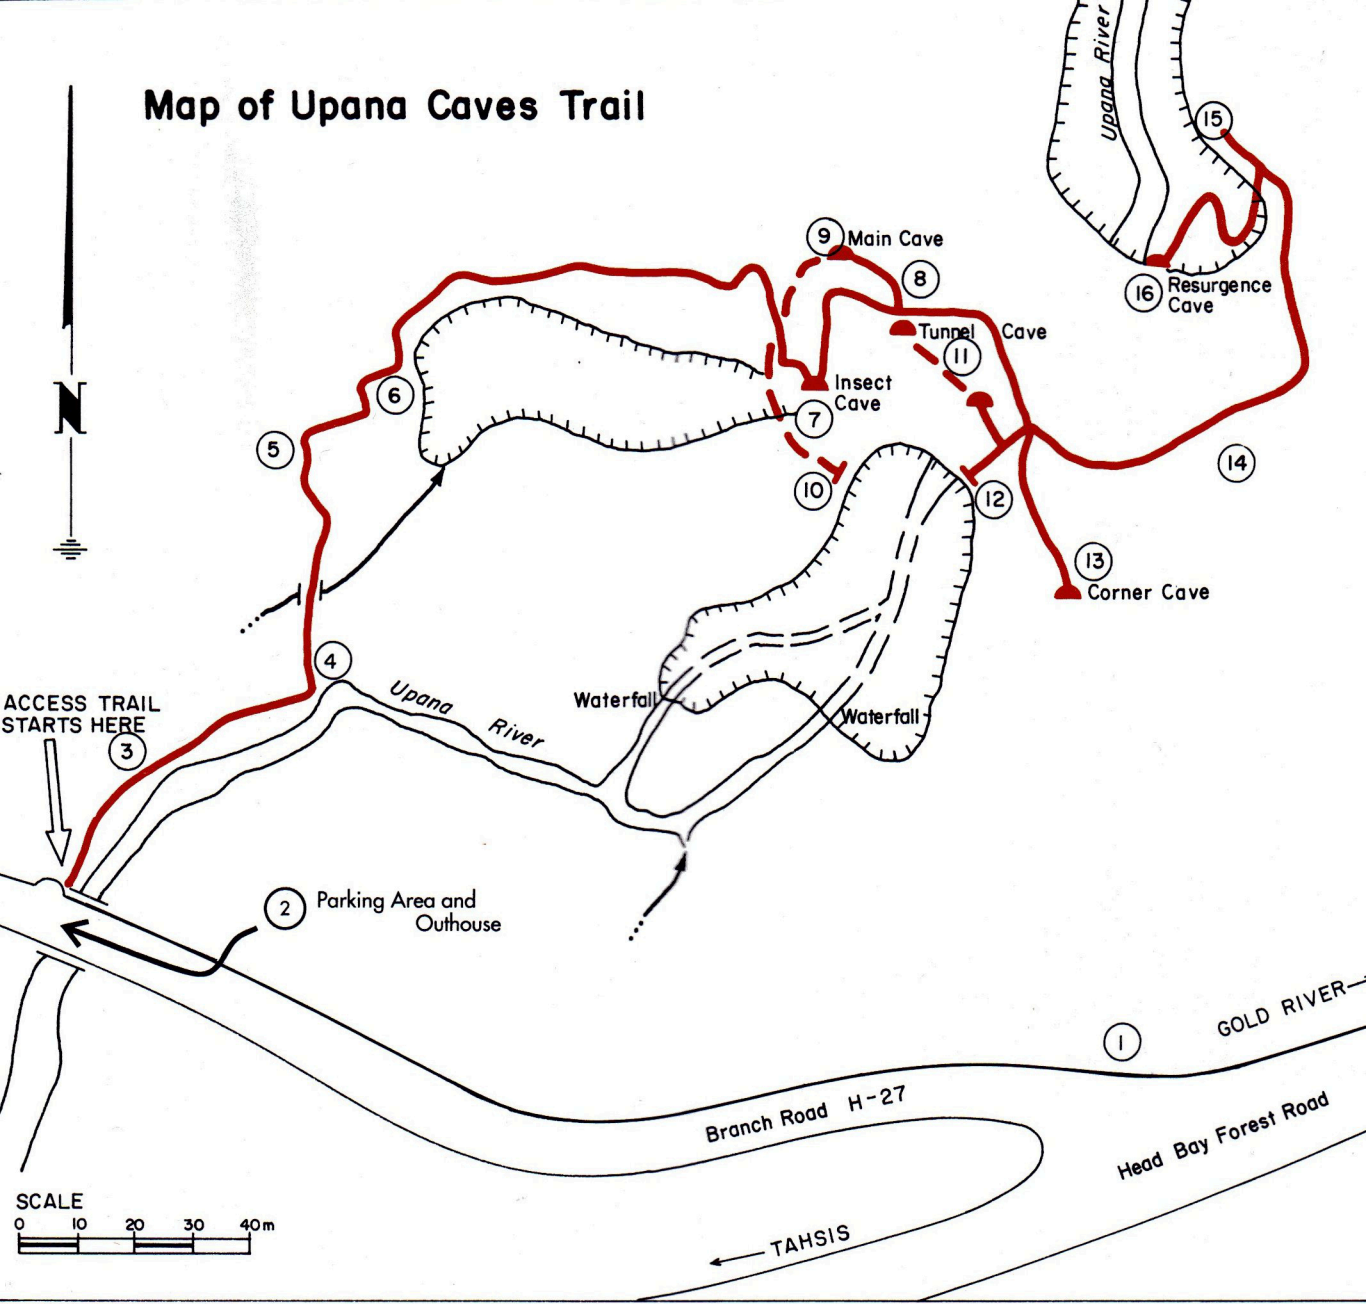

# Map of Upana Caves Trail

## LEGEND

— Surface trail

- - - Underground route

○ Tour stops

● Cave entrance

⚠ Caution- steep cliffs, stay on trail